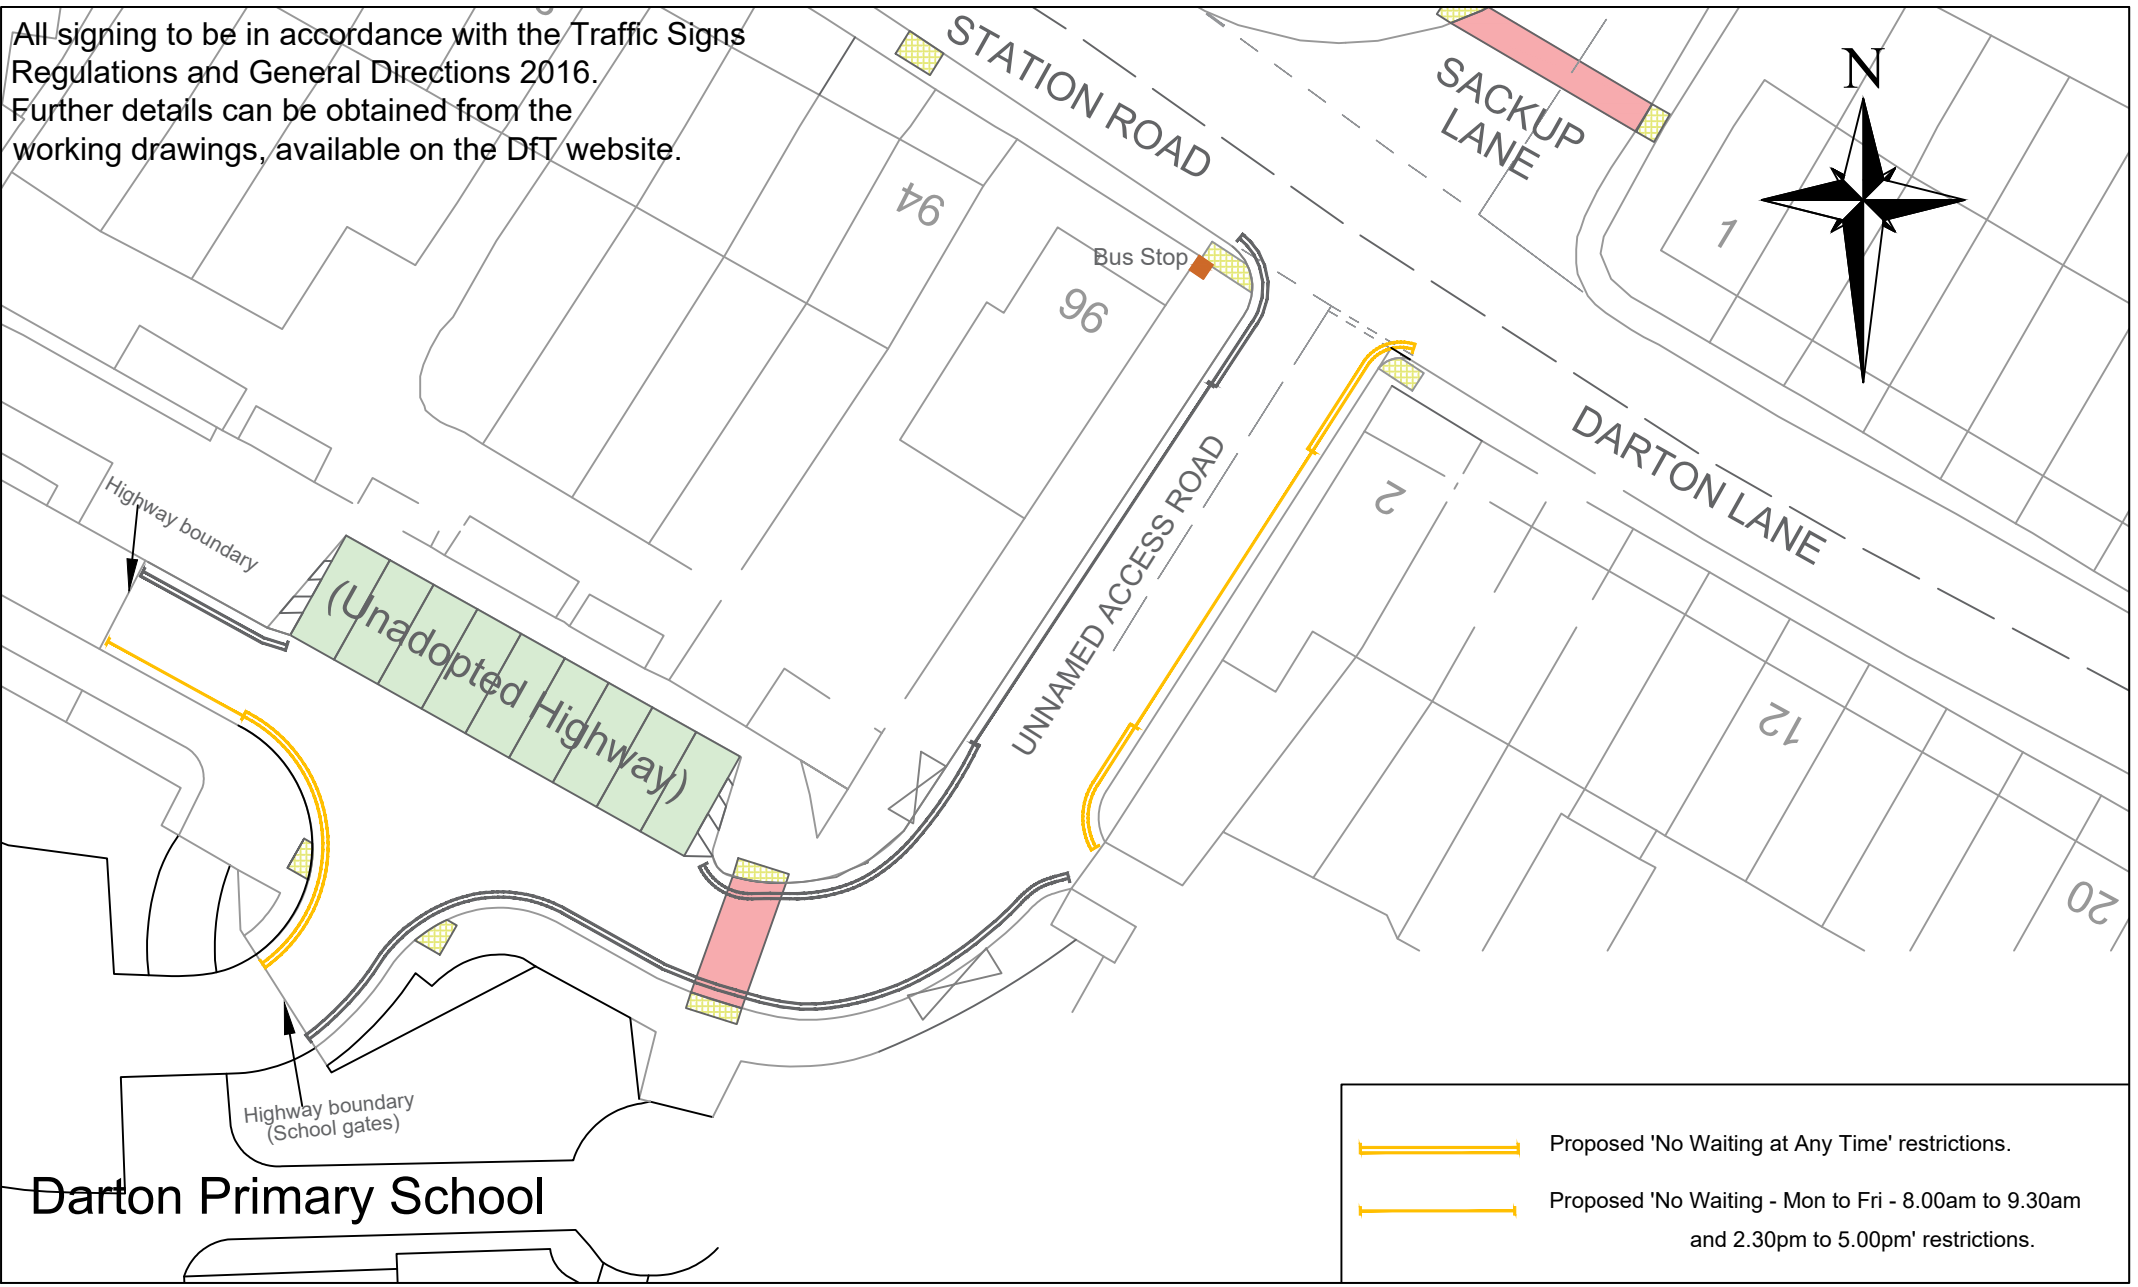

All signing to be in accordance with the Traffic Signs Regulations and General Directions 2016.
 Further details can be obtained from the working drawings, available on the DfT website.

	Proposed 'No Waiting at Any Time' restrictions.
	Proposed 'No Waiting - Mon to Fri - 8.00am to 9.30am and 2.30pm to 5.00pm' restrictions.